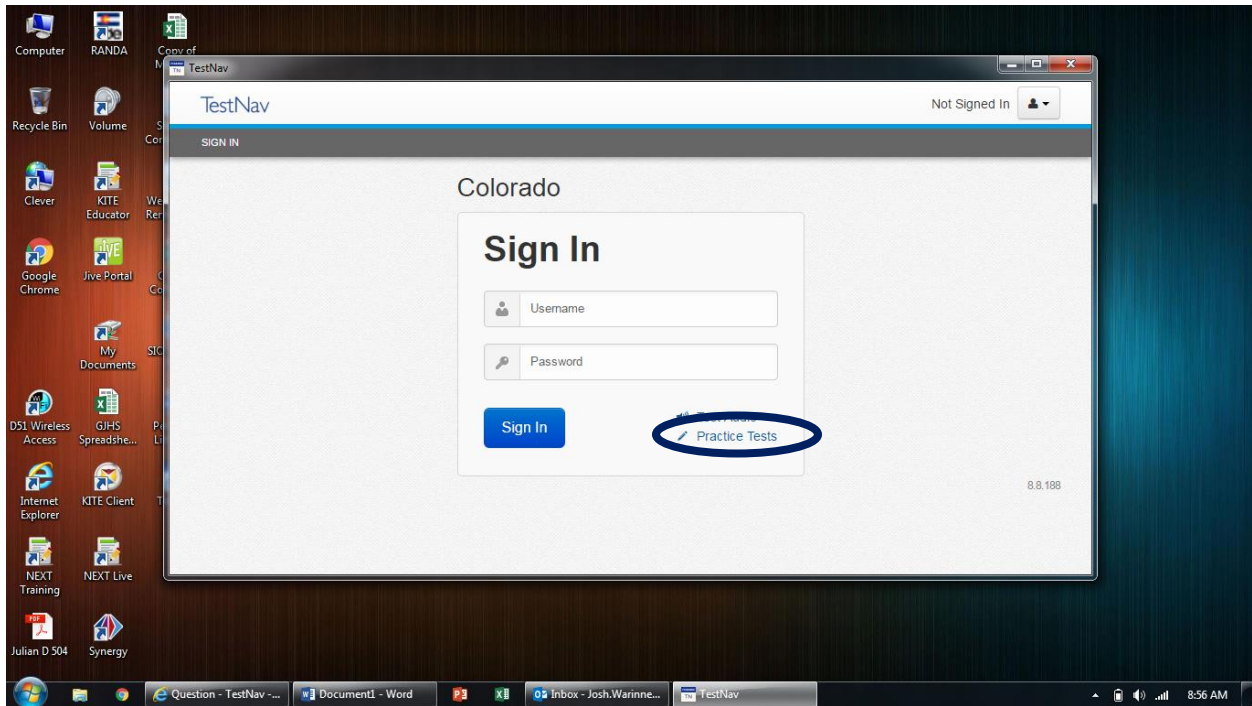

HOW TO ACCESS PARCC PRACTICE TESTS for 9th graders:

Click TEST NAV ICON on District computer

Click State "COLORADO" (you may not get this screen, go to next step)

Click PRACTICE TESTS

Click on Math or ELA button and then click appropriate grade level. You may also click on Tutorials and go through a few questions on how to use the different tools etc. (Drag and Drop, pointer, highlighter)

Keep name as Guest if you want and then click start test now.

You should be good to go!