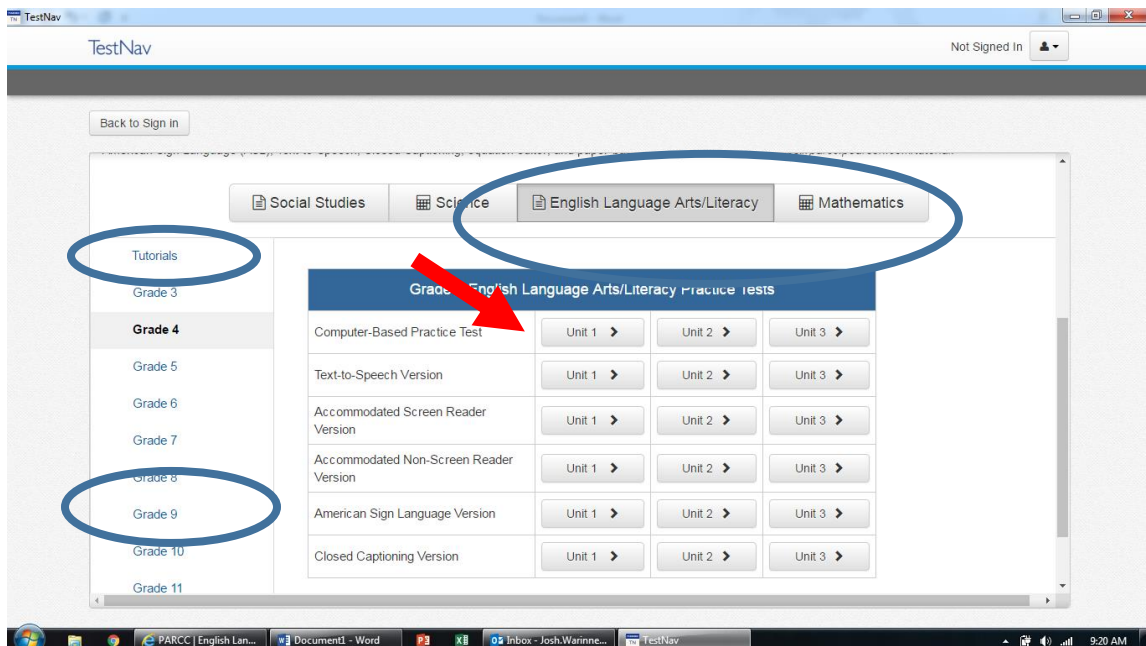

Click on Math or ELA button and then click appropriate grade level. You may also click on Tutorials and go through a few questions on how to use the different tools etc. (Drag and Drop, pointer, highlighter)

Math will look a little different as we will offer Math 1, Math 2, Math 3 etc... on the practice it is Algebra 1, Algebra 2 & Geometry