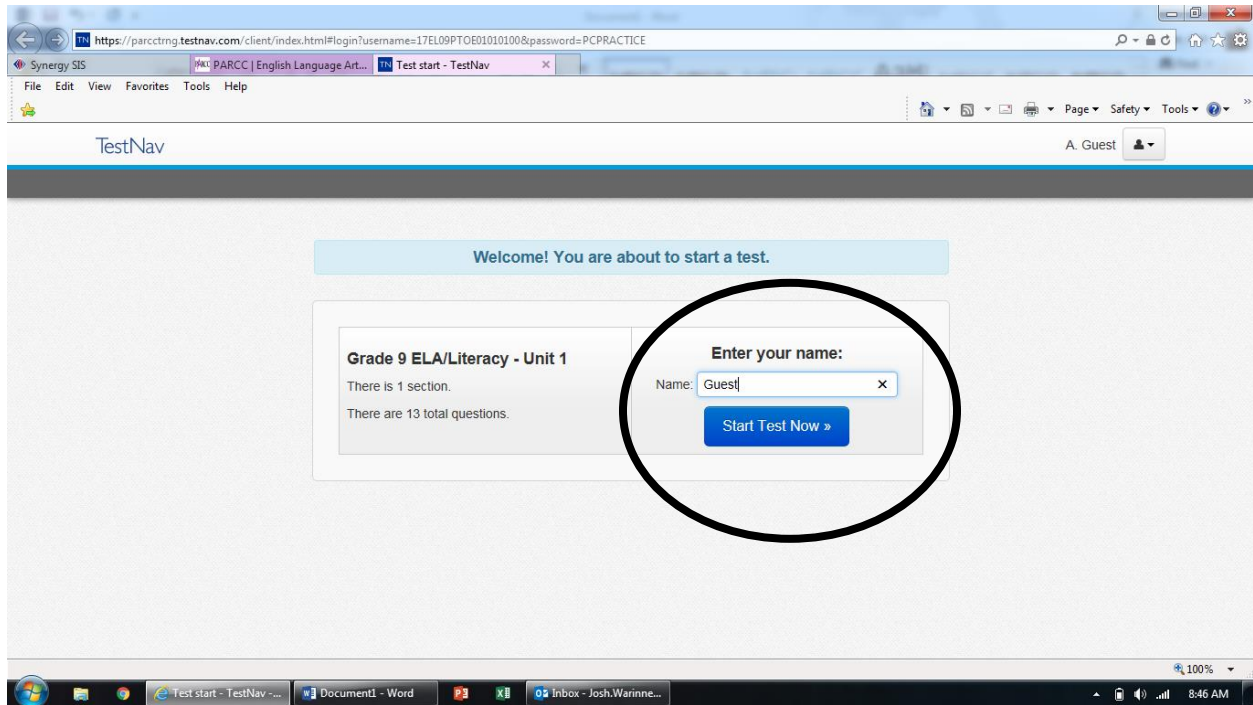

Pick which unit and test you want to practice: “computer based practice test” is most likely the one you will use.

Keep name as Guest if you want and then click start test now.