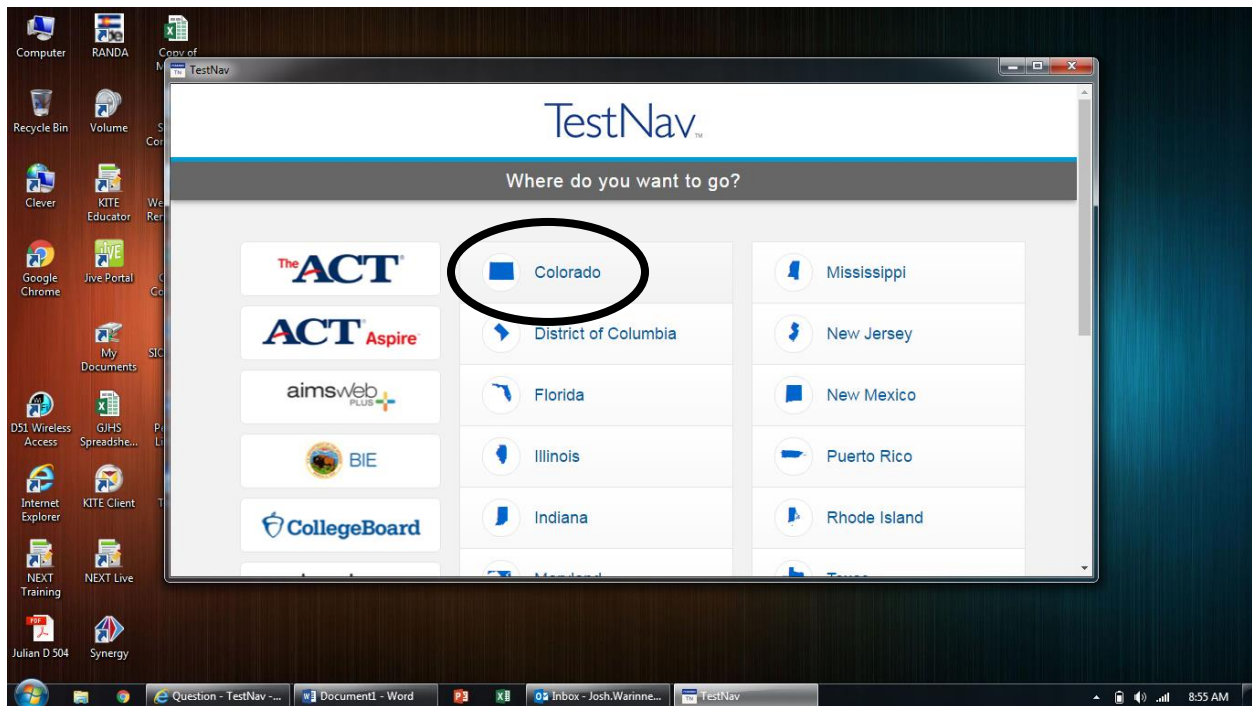

HOW TO ACCESS PARCC PRACTICE TESTS for 9th graders:

Click TEST NAV ICON on District computer

Click State "COLORADO" (you may not get this screen, go to next step)

Click PRACTICE TESTS

Click on Math or ELA button and then click appropriate grade level. You may also click on Tutorials and go through a few questions on how to use the different tools etc. (Drag and Drop, pointer, highlighter)